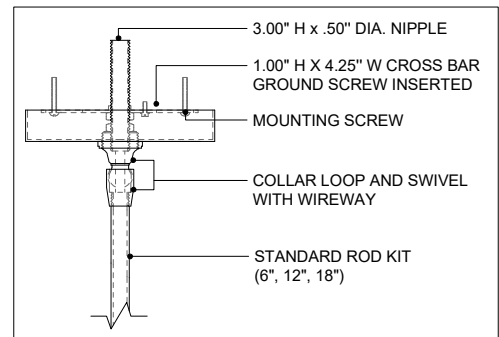

32" DIA. BODY
 6.00" DIA. CANOPY
 1.00" H X 4.25" W
 CROSS BAR

TOP VIEW

3.00" H x .50" DIA. NIPPLE
 1.00" H X 4.25" W CROSS BAR
 GROUND SCREW INSERTED
 MOUNTING SCREW
 COLLAR LOOP AND SWIVEL
 WITH WIREWAY
 STANDARD ROD KIT
 (6", 12", 18")

CANOPY DETAIL

ADJUSTABLE

FIXED

FRONT VIEW