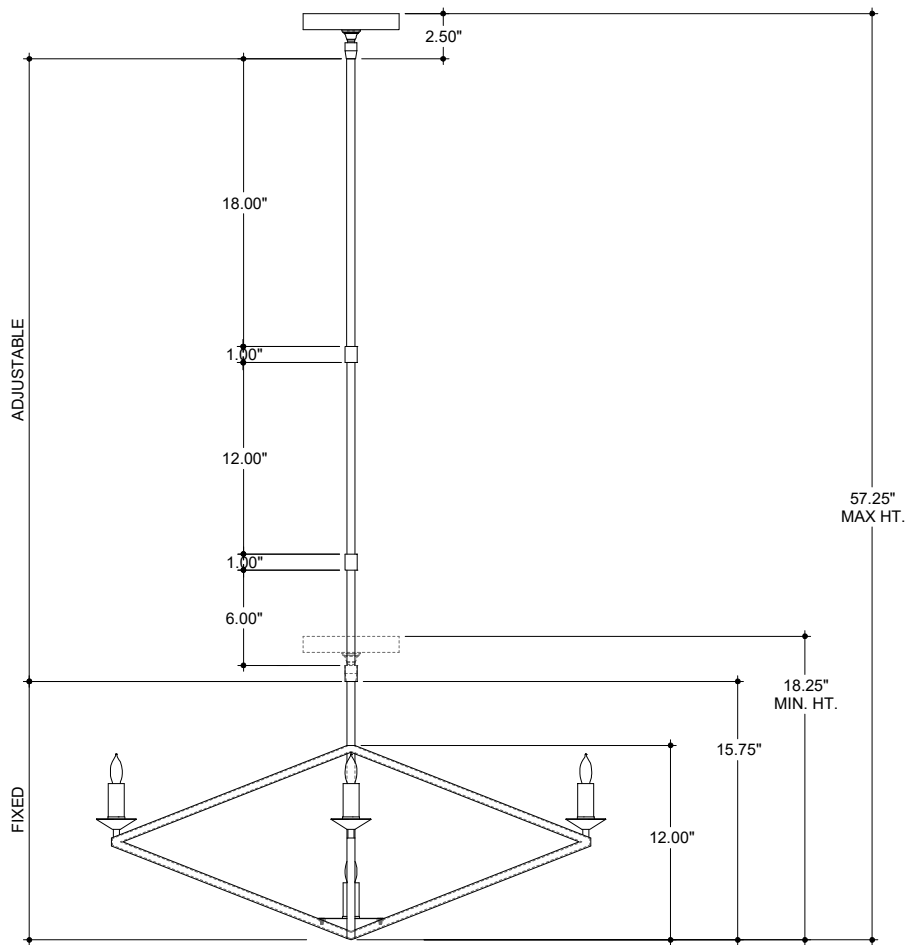

32" DIA. BODY
 6.00" DIA. CANOPY
 1.00" H X 4.25" W
 CROSS BAR

TOP VIEW

3.00" H x .50" DIA. NIPPLE
 1.00" H X 4.25" W CROSS BAR
 GROUND SCREW INSERTED
 MOUNTING SCREW
 COLLAR LOOP AND SWIVEL
 WITH WIREWAY
 STANDARD ROD KIT
 (6", 12", 18")

CANOPY DETAIL

ADJUSTABLE

FIXED

FRONT VIEW