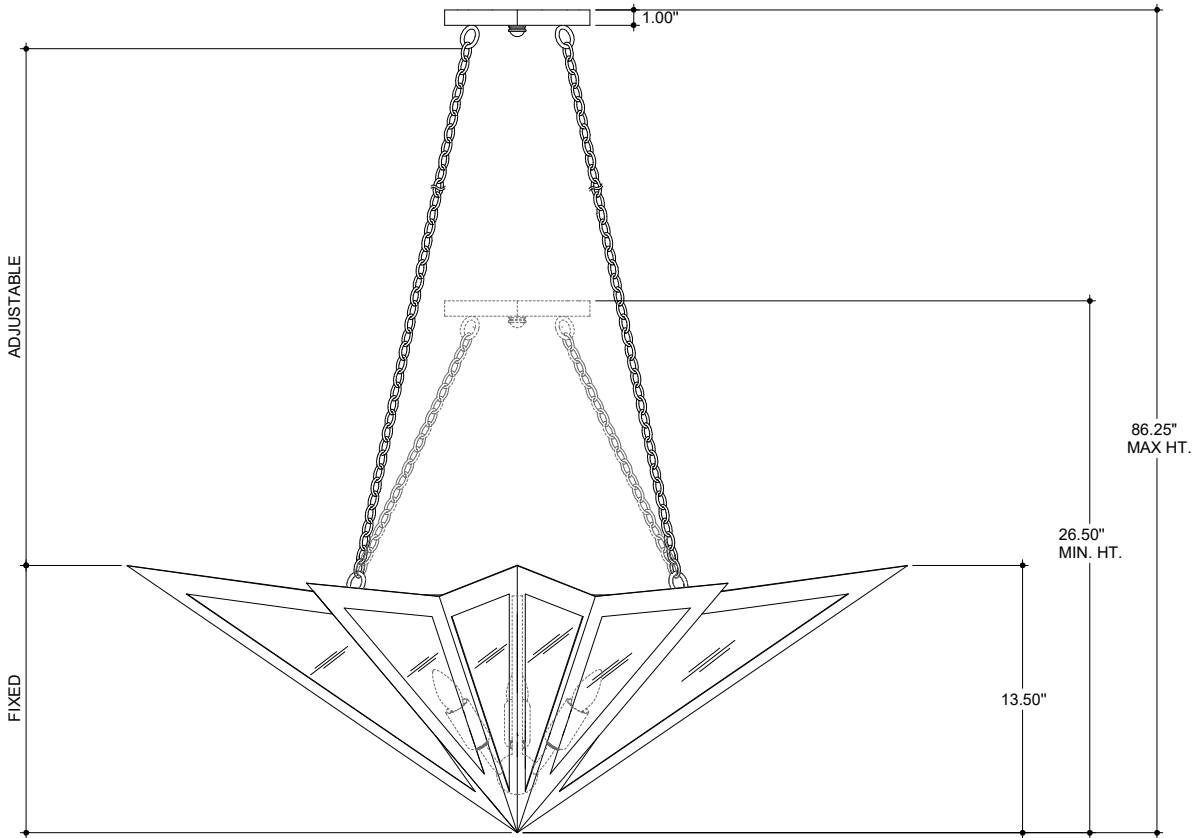

38.00" DIA. BODY
 10.00" DIA. CANOPY
 1.00" H X 4.25" W
 CROSS BAR

TOP VIEW

CANOPY DETAIL

FRONT VIEW

9000-0502

ALL WORK © 2019 CURREY & COMPANY