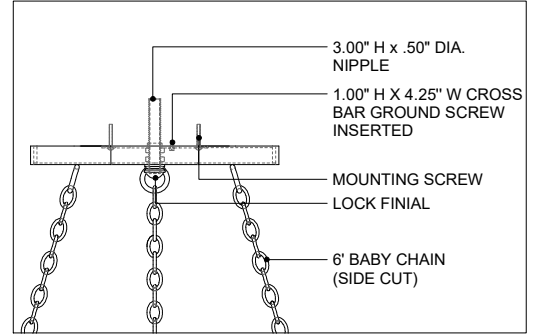

38.00" DIA. BODY
 10.00" DIA. CANOPY
 1.00" H X 4.25" W
 CROSS BAR

TOP VIEW

CANOPY DETAIL

FRONT VIEW

9000-0502

ALL WORK © 2019 CURREY & COMPANY