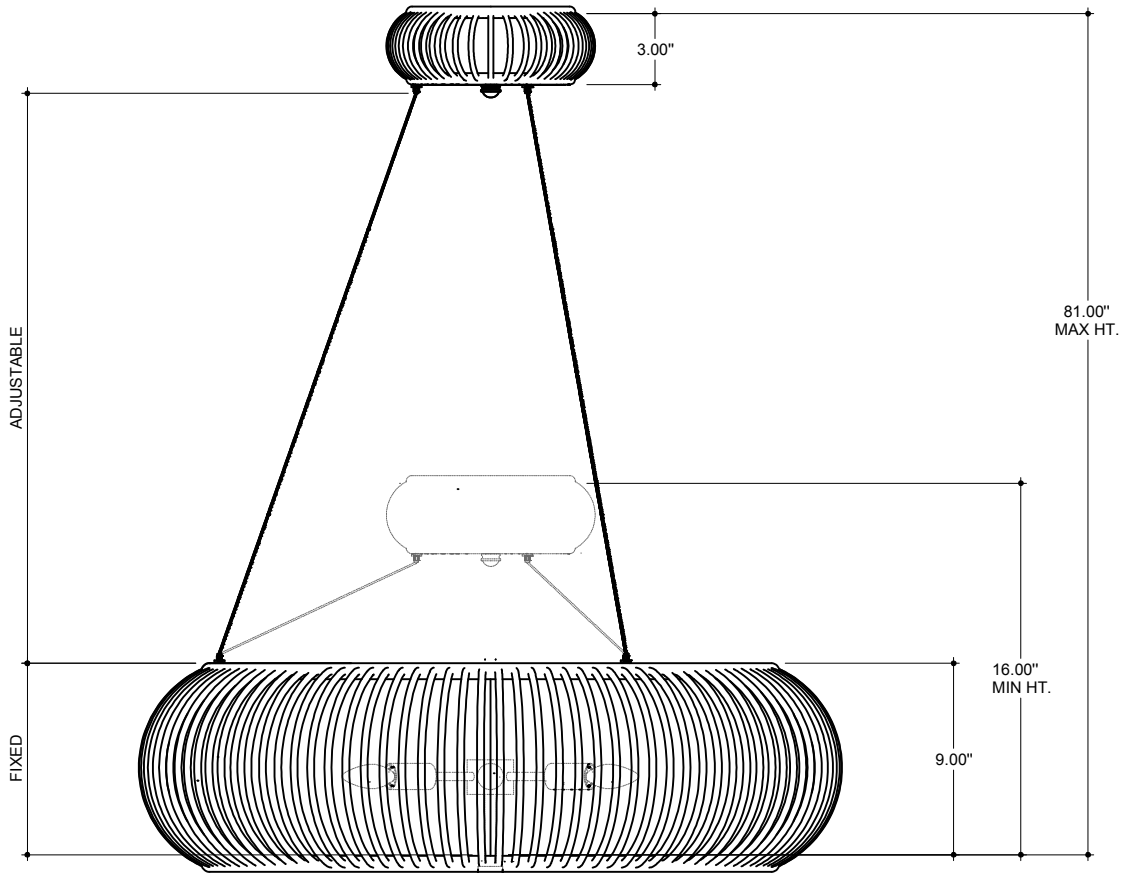

TOP VIEW

CANOPY DETAIL

FRONT VIEW

9000-0501

ALL WORK © 2019 CURREY & COMPANY