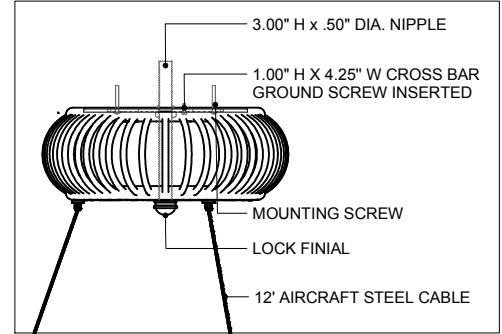

TOP VIEW

CANOPY DETAIL

FRONT VIEW

9000-0501

ALL WORK © 2019 CURREY & COMPANY