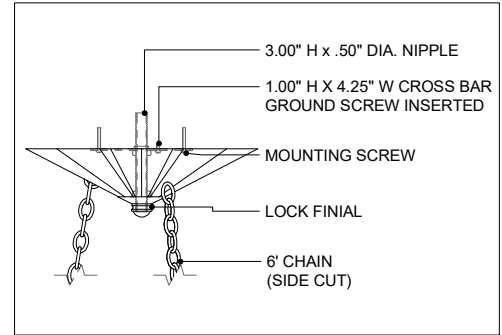

42.00" DIA. BODY
 10.00" DIA. CANOPY
 1.00" H X 4.25" W
 CROSS BAR

TOP VIEW

CANOPY DETAIL

FRONT VIEW

9000-0446

ALL WORK © 2019 CURREY & COMPANY