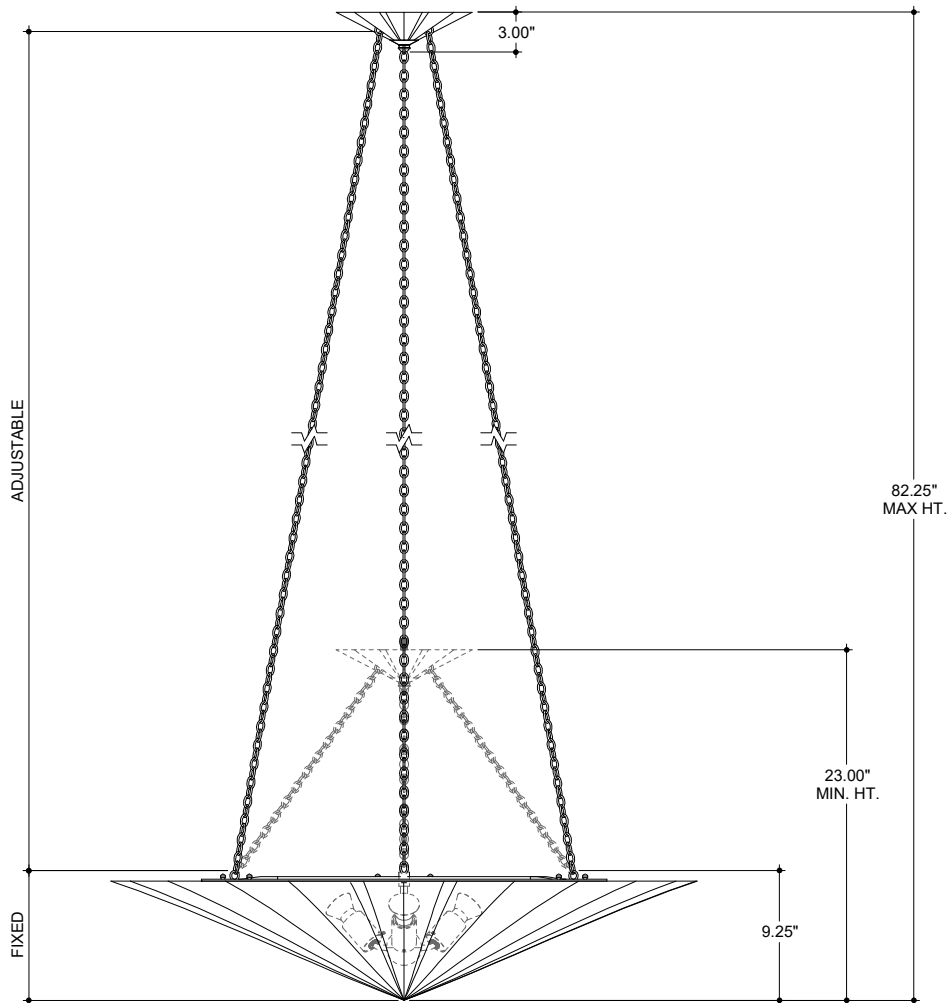

42.00" DIA. BODY
 10.00" DIA. CANOPY
 1.00" H X 4.25" W
 CROSS BAR

TOP VIEW

CANOPY DETAIL

FRONT VIEW

9000-0446

ALL WORK © 2019 CURREY & COMPANY