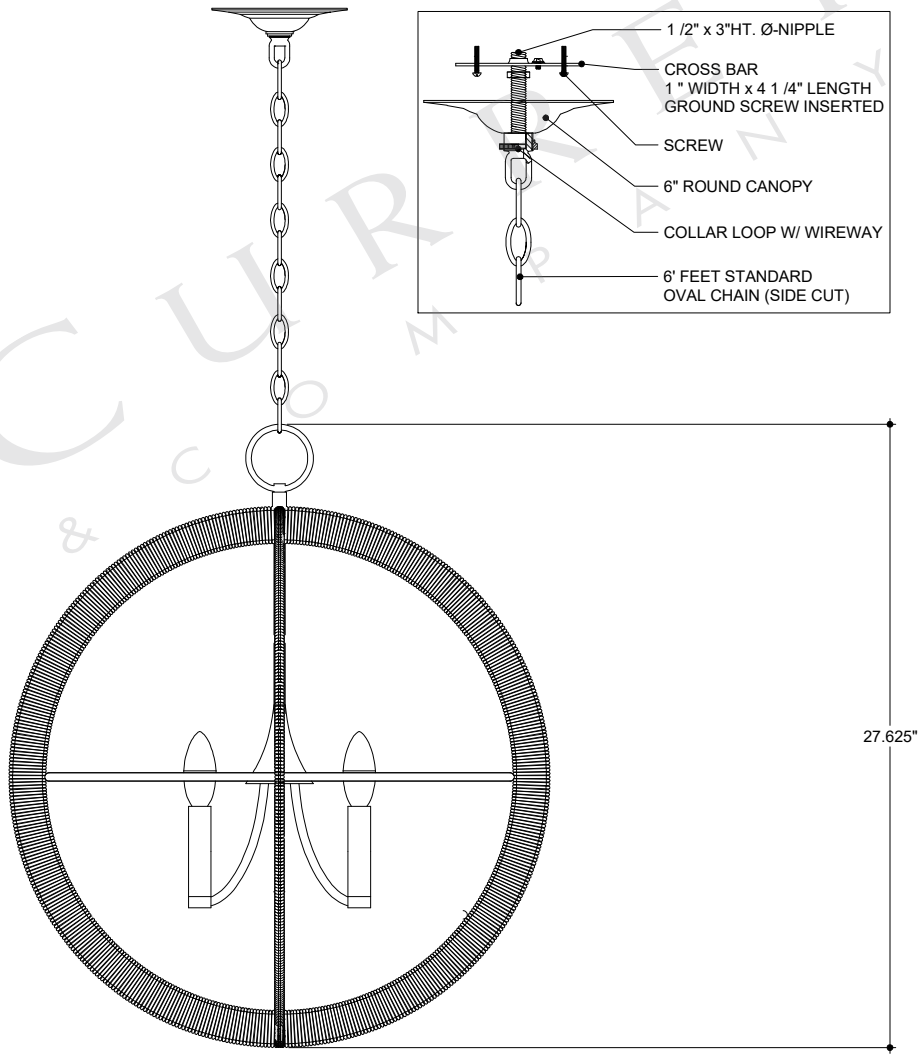

TOP VIEW

- 1 / 2" x 3"HT. Ø-NIPPLE
- CROSS BAR
1 " WIDTH x 4 1 / 4" LENGTH
GROUND SCREW INSERTED
- SCREW
- 6" ROUND CANOPY
- COLLAR LOOP W/ WIREWAY
- 6' FEET STANDARD
OVAL CHAIN (SIDE CUT)

FRONT VIEW