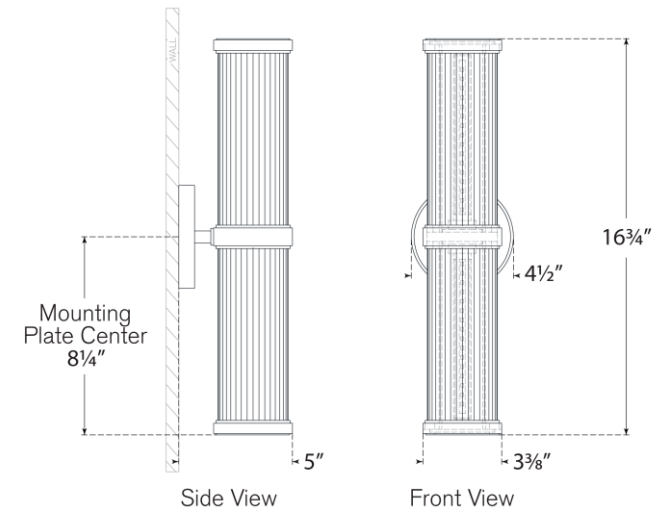

TEAR SHEET

Ranier Double Bath Light

Item # RL 2401PN

Designer: Ralph Lauren

Height: 16.75"

Width: 4.25"

Extension: 5"

Backplate: 4.25" Round

Finishes: NB, PN

Lightsource: Dedicated LED

Wattage: 18w (1500lm)

Weight: 6 Pounds

Top View

Side View

Front View