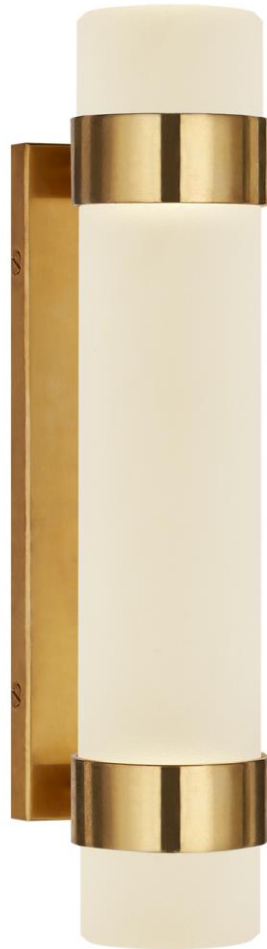

TEAR SHEET

Barton Small Bath Sconce

Item # RL 2031NB-EC

Designer: Ralph Lauren

Height: 13"

Width: 2.75"

Extension: 4"

Backplate: 2.5" x 9.75" Rectangle

Finishes: BZ, NB, PN

Glass Options: EC

Lightsource: Dedicated LED

Wattage: 12w (1400lm)

Weight: 8 Pounds

Note: Requires Smaller Outlet Box