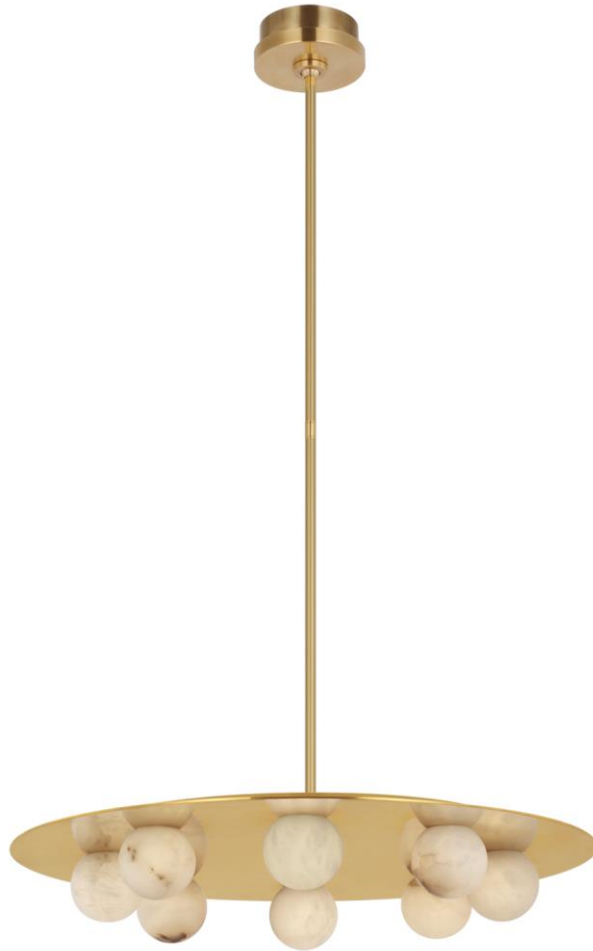

TEAR SHEET

Pertica 24" Eight Light Chandelier

Item # KW 5521MAB-ALB

Designer: Kelly Wearstler

O/A Height: 49"

Fixture Height: 5"

Min. Custom Height: 12.5"

Width: 24"

Canopy: 4.5" Round

Finishes: MAB, MBZ, PN

Shade Treatments: ALB

Lightsource: Dedicated LED

Wattage: 28w (3300lm)

Weight: 39 Pounds

Note: Custom Height Available | Alabaster is a Natural Stone | Variations in Color and Texture are Expected