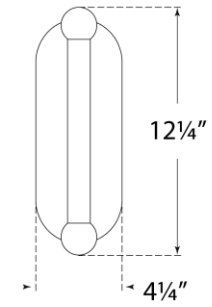

## Rousseau Large Vanity Sconce

Item # KW 2287BZ-ECG

Designer: Kelly Wearstler

Height: 12.25"

Width: 4.25"

Extension: 3"

Backplate: 4.25" x 11" Oval

Finishes: AB, BZ, PN

Glass Options: CG, EC, ECG, SG

Lightsource: Dedicated LED

Wattage: 9w (1000lm)

Weight: 8 Pounds

Top View

Side View

Front View