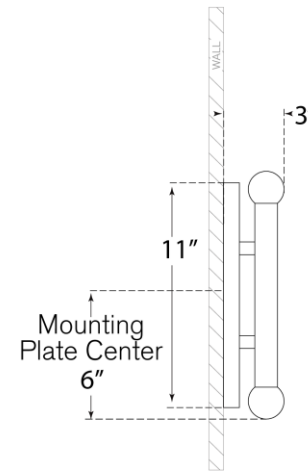

## Rousseau Large Vanity Sconce

Item # KW 2287BZ-ECG

Designer: Kelly Wearstler

Height: 12.25"

Width: 4.25"

Extension: 3"

Backplate: 4.25" x 11" Oval

Finishes: AB, BZ, PN

Glass Options: CG, EC, ECG, SG

Lightsource: Dedicated LED

Wattage: 9w (1000lm)

Weight: 8 Pounds

Top View

Side View

Front View