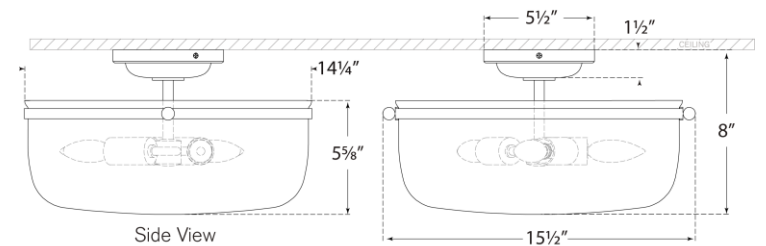

TEAR SHEET

Lorford Medium Semi-Flush

Item # CHC 4269GI-MG

Designer: Chapman & Myers

Height: 8"

Width: 15.5"

Canopy: 5.5" Round

Finishes: AI, GI

Glass Options: CG, MG

Socket: 3 - E12 Candelbra

Wattage: 3 - 6.5 LED B11

Weight: 7 Pounds

Side View

Front View

Bottom View