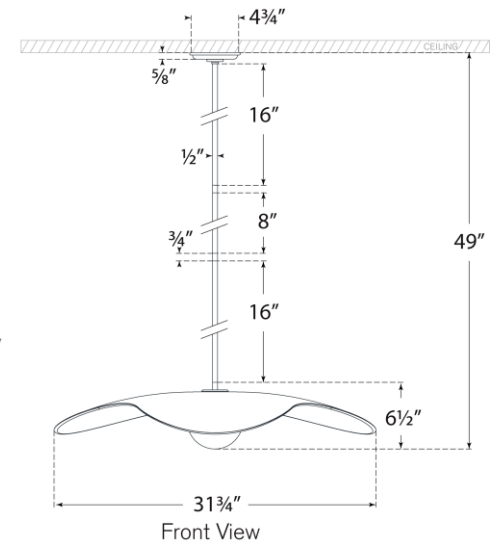

TEAR SHEET

Mahalo 35" Tri Pendant

Item # WS 5048HAB-WHT

Designer: Windsor Smith

O/A Height: 49"

Fixture Height: 6.5"

Min. Custom Height: 15.5"

Width: 31.75"

Canopy: 4.75" Round

Finishes: BZ, HAB, PN

Glass Options: WG

Lightsource: Dedicated LED

Wattage: 6w (700lm)

Weight: 8 Pounds

Note: UL Only | Custom Height Available

22.5° Max

Bottom View

Front View