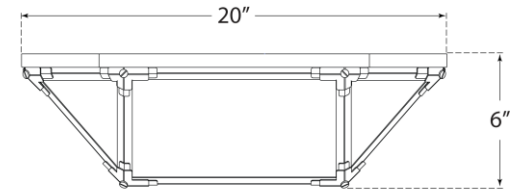

TEAR SHEET

Morris Large Flush Mount

Item # SK 4009GI-FG

Designer: Suzanne Kasler

Height: 6"

Width: 20"

Finishes: AZ, GI, PN

Glass Options: FG, WG

Socket: 4 - E26 Keyless

Wattage: 4 - 40 A19

Weight: 16 Pounds

Bottom View