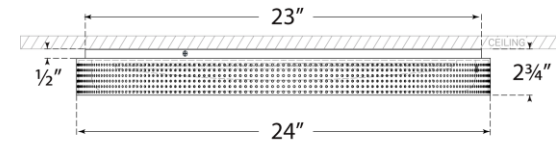

TEAR SHEET

Precision 24" Round Flush Mount

Item # KW 4083BZ-WG

Designer: Kelly Wearstler

Height: 2.75"

Width: 24"

Canopy: 23" Round

Finishes: AB, BZ, PN

Glass Options: WG

Lightsource: Dedicated LED

Wattage: 35w (4200lm)

Weight: 34 Pounds

Note: UL Only

Front View

Bottom View