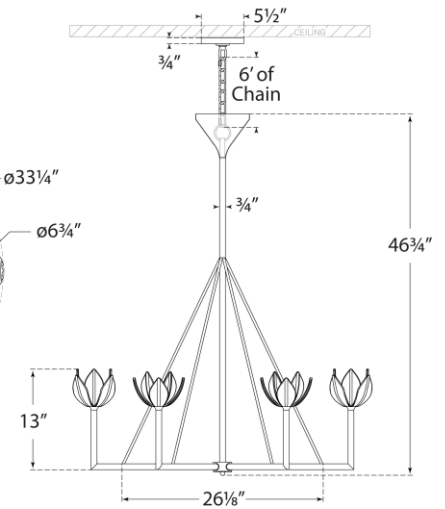

TEAR SHEET

Alberto Large Single Tier Chandelier

Item # JN 5004BSL

Designer: Julie Neill

Height: 46.75"

Width: 40"

Canopy: 5.5" Round

Finishes: AB, ABL, AGL, BSL, PW

Socket: 6 - E12 Candelabra

Wattage: 6 - 60 G16.5

Weight: 22 Pounds

Top View

Front View