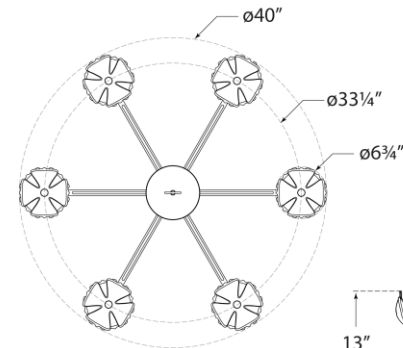

TEAR SHEET

Alberto Large Single Tier Chandelier

Item # JN 5004BSL

Designer: Julie Neill

Height: 46.75"

Width: 40"

Canopy: 5.5" Round

Finishes: AB, ABL, AGL, BSL, PW

Socket: 6 - E12 Candelabra

Wattage: 6 - 60 G16.5

Weight: 22 Pounds

Top View

Front View