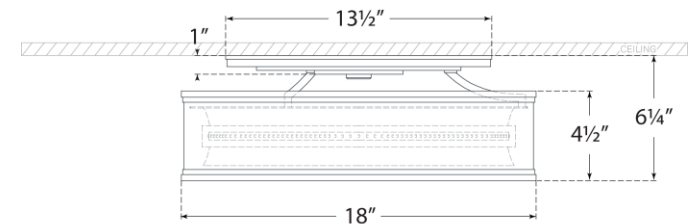

TEAR SHEET

Connery 18" Flush Mount

Item # CHC 4612PN

Designer: Chapman & Myers

Height: 6.25"

Width: 18"

Canopy: 13.5" Round

Finishes: AB, BZ, PN, WHT/AB

Lightsource: Dedicated LED

Wattage: 25w (2000lm)

Weight: 15 Pounds

Front View