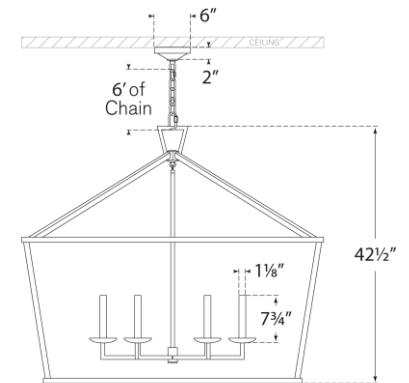

## Darlana XXL Wide Lantern

Item # CHC 2191AI

Designer: Chapman & Myers

Height: 42.5"

Width: 50"

Canopy: 6" Round

Finishes: AI, PN

Socket: 6 - E12 Candelabra

Wattage: 6 - 60 C11

Weight: 38 Pounds

Note: Special Installation Required

Top View

Side View