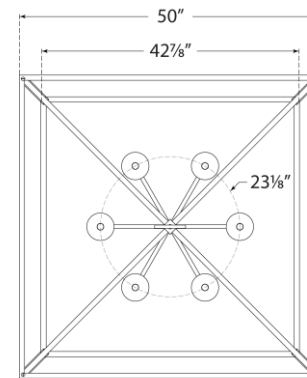

## Darlana XXL Wide Lantern

Item # CHC 2191AI

Designer: Chapman & Myers

Height: 42.5"

Width: 50"

Canopy: 6" Round

Finishes: AI, PN

Socket: 6 - E12 Candelabra

Wattage: 6 - 60 C11

Weight: 38 Pounds

Note: Special Installation Required

Top View

Side View