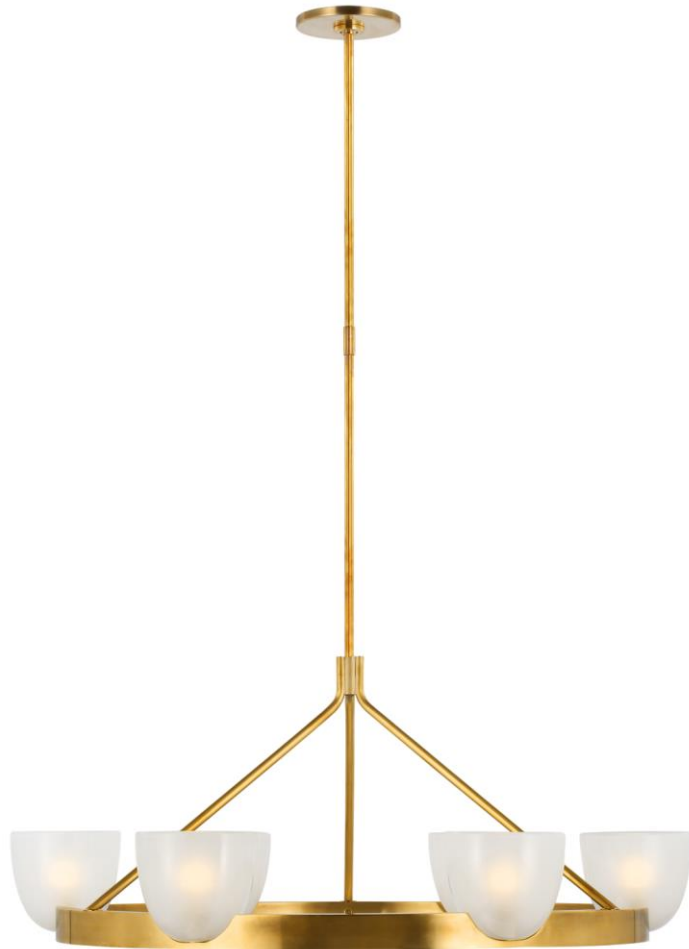

TEAR SHEET

Carola Large Ring Chandelier

Item # ARN 5490HAB-FG

Designer: AERIN

O/A Height: 58.75"

Fixture Height: 14.75"

Min. Custom Height: 20.75"

Width: 36"

Canopy: 5.5" Round

Finishes: HAB, PN

Glass Options: CG, FG, WSG

Socket: 6 - E12 Candelabra

Wattage: 6 - 5.5 LED G16.5

Weight: 27 Pounds

Note: Custom Height Available