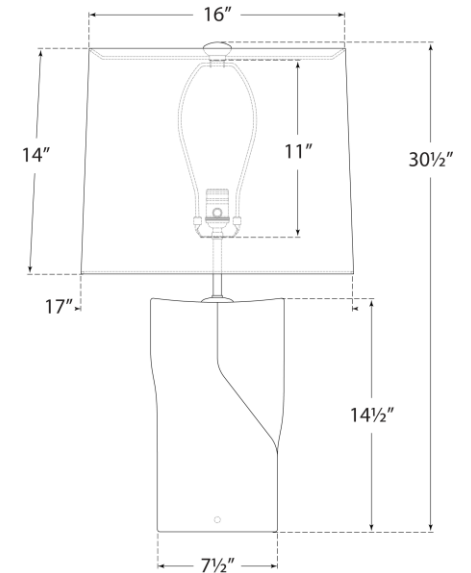

TEAR SHEET

Claribel Large Table Lamp

Item # ARN 3635PRW-L

Designer: Aerin

Height: 30.5"

Width: 17"

Base: 7.5" Decorative

Finishes: CNB, CNG, PRW

Shade Treatments: L

Shade Details: 16" x 17" x 14"

Socket: E26 Dimmer

Wattage: 100 A19

Weight: 14 Pounds

Bottom View

Front View