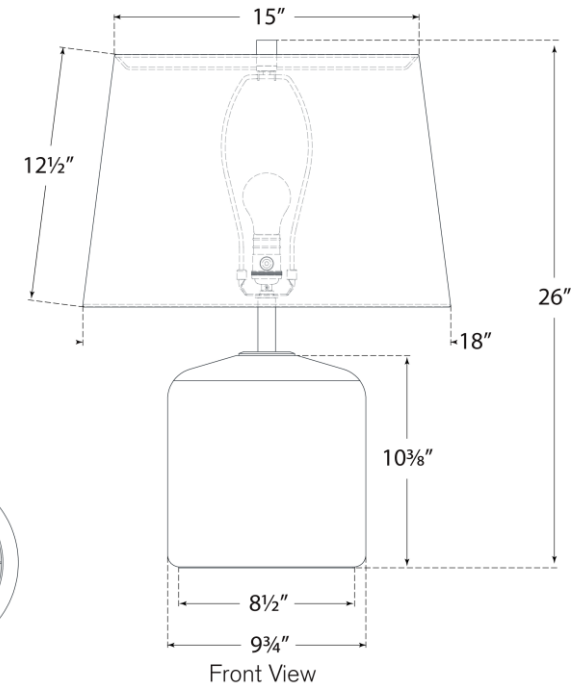

TEAR SHEET

Ruby Medium Table Lamp

Item # AL 3605WXB-L

Designer: Amber Lewis

Height: 26"

Width: 18"

Base: 8.5" Square

Finishes: BLK, IVO, YOX

Shade Treatments: L

Shade Details: 15" x 18" x 12.5" Linen

Socket: E26 Dimmer

Wattage: 15 LED A19

Weight: 13 Pounds

Note: Reactive Ceramic Glazes Will Vary in Color and Texture

Top View

Front View