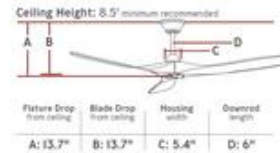

MONTE CARLO

FAN COLLECTIONS

3MAVR60BKBK: Maverick 60 Ceiling Fan in Matte Black with Matte Black Blades

Specification Images:

Collection: Maverick 60

UPC #:014817576863

Finish: Matte Black (BK)

Blade Finish: Matte Black

Blade Finish 2: Undefined

Dimensions:

Diameter:	60"
Weight:	10.6 lbs.
Reverse Switch:	Remote Controlled
Rev. Switch Location:	Remote Transmitter
Motor Size:	85.0 X 28.0
Diameter of Housing:	7.0
Lead Wire Length:	78 inches
Light Kit Included:	No
Remote Included:	Hand Remote
Location of Receiver:	Canopy
Remote Group(s):	ESSWC-7

Features:

- This product may be mounted on a sloped ceiling
- Includes a green, energy-efficient DC motor
- Specialty carved wood blades included
- ENERGY STAR® Qualified
- Remote included for easy operation
- This product complies with TSCA Title VI

Material List:

- 1 Body - Steel - Matte Black
- 3 Blade - Hand Carved Wood - Matte Black

Safety Listing:

Safety Listed for Damp Locations

Instruction Sheets:

- English (3MAVR60XX-CUL-ENG)
- French (3MAVR60XX-CUL-CF)

Backplate / Canopy Details:

Type	Height / Length	Width	Depth	Diameter	Outlet Box Up	Outlet Box Down
Canopy	3 11/16			6 3/8		

Blade Details:

Blade Group	Diameter	Included	RPM	CFM	Watts	Amps	RPM	CFM	Watts	Amps	RPM	CFM	Watts	Amps
			Hi	Hi	Hi	Hi	Med	Med	Med	Med	Low	Low	Low	Low