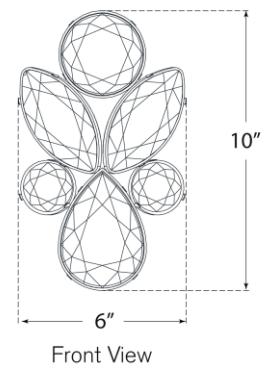

TEAR SHEET

Lloyd Small Jeweled Sconce

Item # KS 2015PN-CG

Designer: kate spade new york

Height: 10"

Width: 6"

Extension: 3.5"

Backplate: 4" Square

Finishes: PN, SB

Shade Treatments: CG, ALB

Socket: E12 Candelabra

Wattage: 40 B11

Weight: 5 Pounds

Top View

Side View

Front View