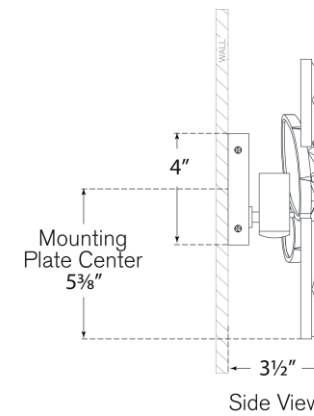

TEAR SHEET

Lloyd Small Jeweled Sconce

Item # KS 2015PN-CG

Designer: kate spade new york

Height: 10"

Width: 6"

Extension: 3.5"

Backplate: 4" Square

Finishes: PN, SB

Shade Treatments: CG, ALB

Socket: E12 Candelabra

Wattage: 40 B11

Weight: 5 Pounds

Top View

Side View

Front View