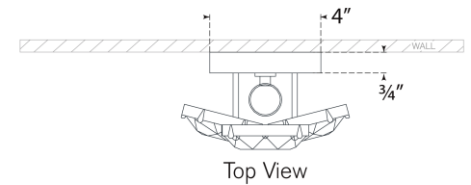

TEAR SHEET

Lloyd Small Jeweled Sconce

Item # KS 2015PN-CG

Designer: kate spade new york

Height: 10"

Width: 6"

Extension: 3.5"

Backplate: 4" Square

Finishes: PN, SB

Shade Treatments: CG, ALB

Socket: E12 Candelabra

Wattage: 40 B11

Weight: 5 Pounds

Top View

Side View

Front View